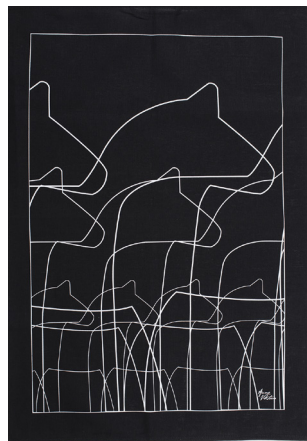

WEIS 62825, SCHWARZ 62822, ROT 63032

DALAPFERD