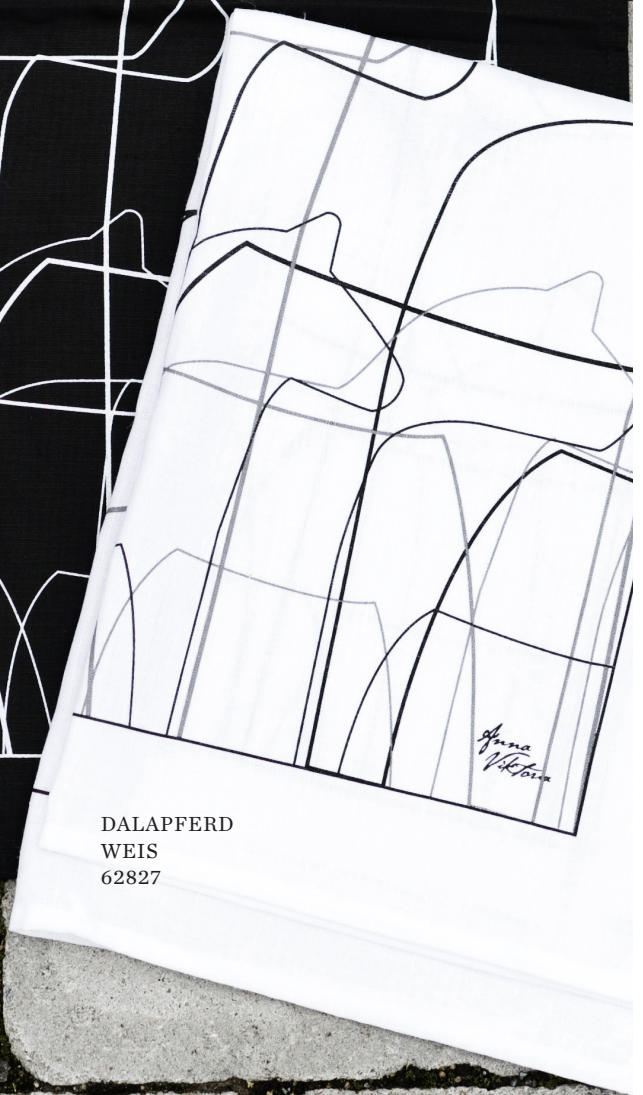

HANDTUCH
DALAPFERD
SCHWARZ 62824

DALAPFERD
WEIS
62827